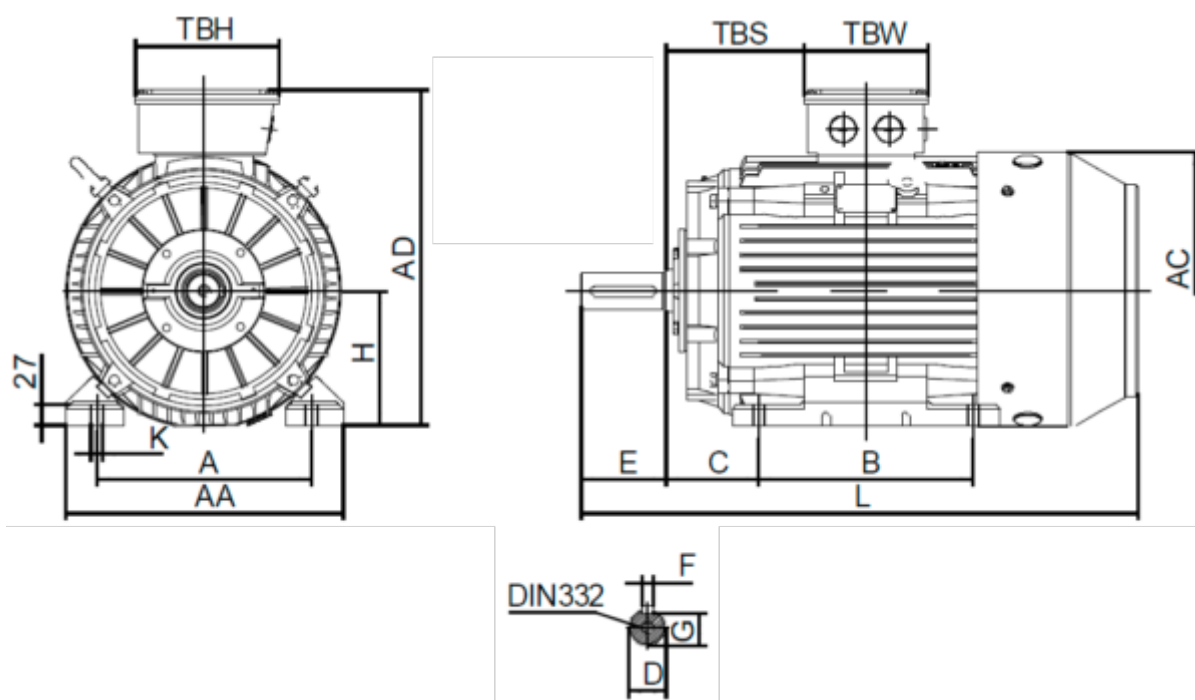

Data Sheet

Article number: 250300220412

Description: Kleedrive T3C 100L1-4 2.2KW 1400 rpm
3x230/400V 50HZ IP55 B3 Eff=86,7%

Measures

A = 160	F = 8	TBW = 114
AA = 203	G = 24	
AC = Ø199	H = 100	
AD = 251	HD = 151	
B = 140	K = Ø12	
C = 63	L = 385	
D = Ø28	TBH = 114	
E = 60	TBS = 76	